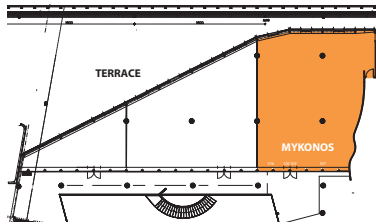

ZIRA ROOM MYKONOS + RHODES + SANTORINI

- 485 m² • Up to 600 people

AKROPOLIS

- 700 m² • Up to 700 people