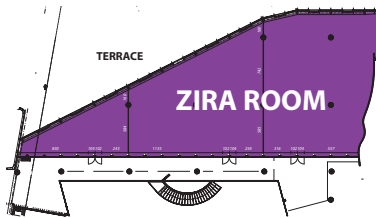

ZIRA ROOM MYKONOS + RHODES + SANTORINI

- 485 m² • Up to 600 people