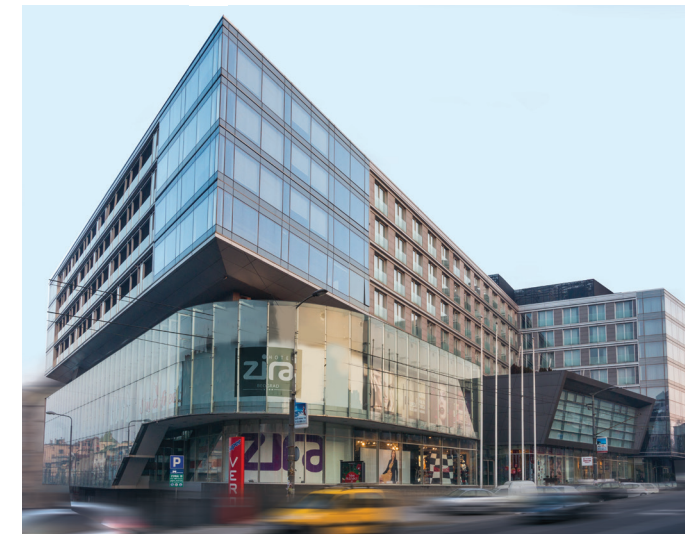

HOTEL
zira
BEOGRAD
*****

Zira Hotel Belgrade

Address: Ruzveltova 35, 11000 Belgrade, Serbia
Tel: + 381 (0) 11 331 48 00, Fax: + 381 (0) 11 331 48 01
Email: conference@zirahotels.com, www.zirahotels.com

2016 - 2015 - 2014 - 2013
TripAdvisor
Certificate of excellence

2016 - 2015
World Luxury
Hotel Awards
Winner

2016 - 2015
Luxury Travel guide
5 Stars Award 2015

2015
Travelers' Choice
award

2016
SEEBtm Awards
Best City Hotel
with Conference Center