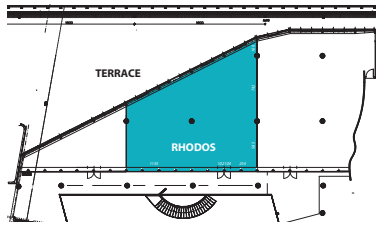

RHODES

- 200 m²
- Up to 160 people