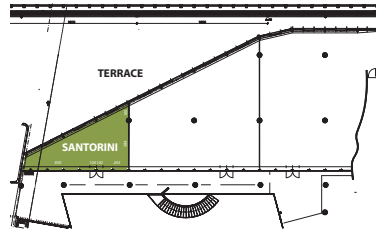

SANTORINI

- 65 m²
- Up to 65 people